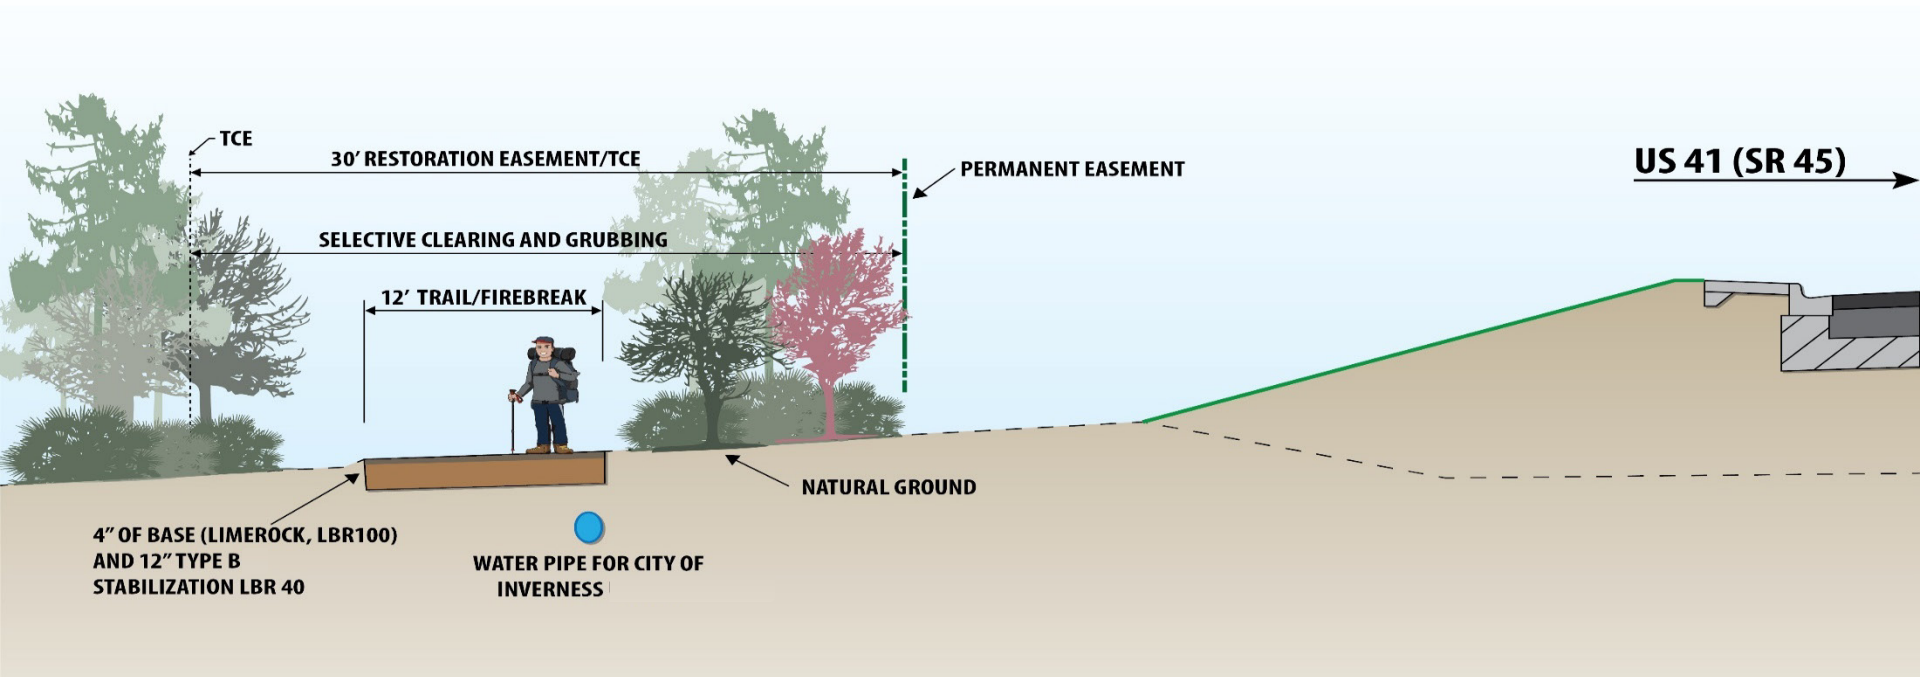

Whispering Pines Park Perimeter Trail Improvements

- Restore perimeter trail
- Add native plantings to trail
- Replace fencing
- Add new park entrance at shopping center signalized intersection
- Provide dedicated left turn lane to new park entrance

Sta. 100+00.00 (LT) to Sta. 130+53.66 (LT) C/L Trail