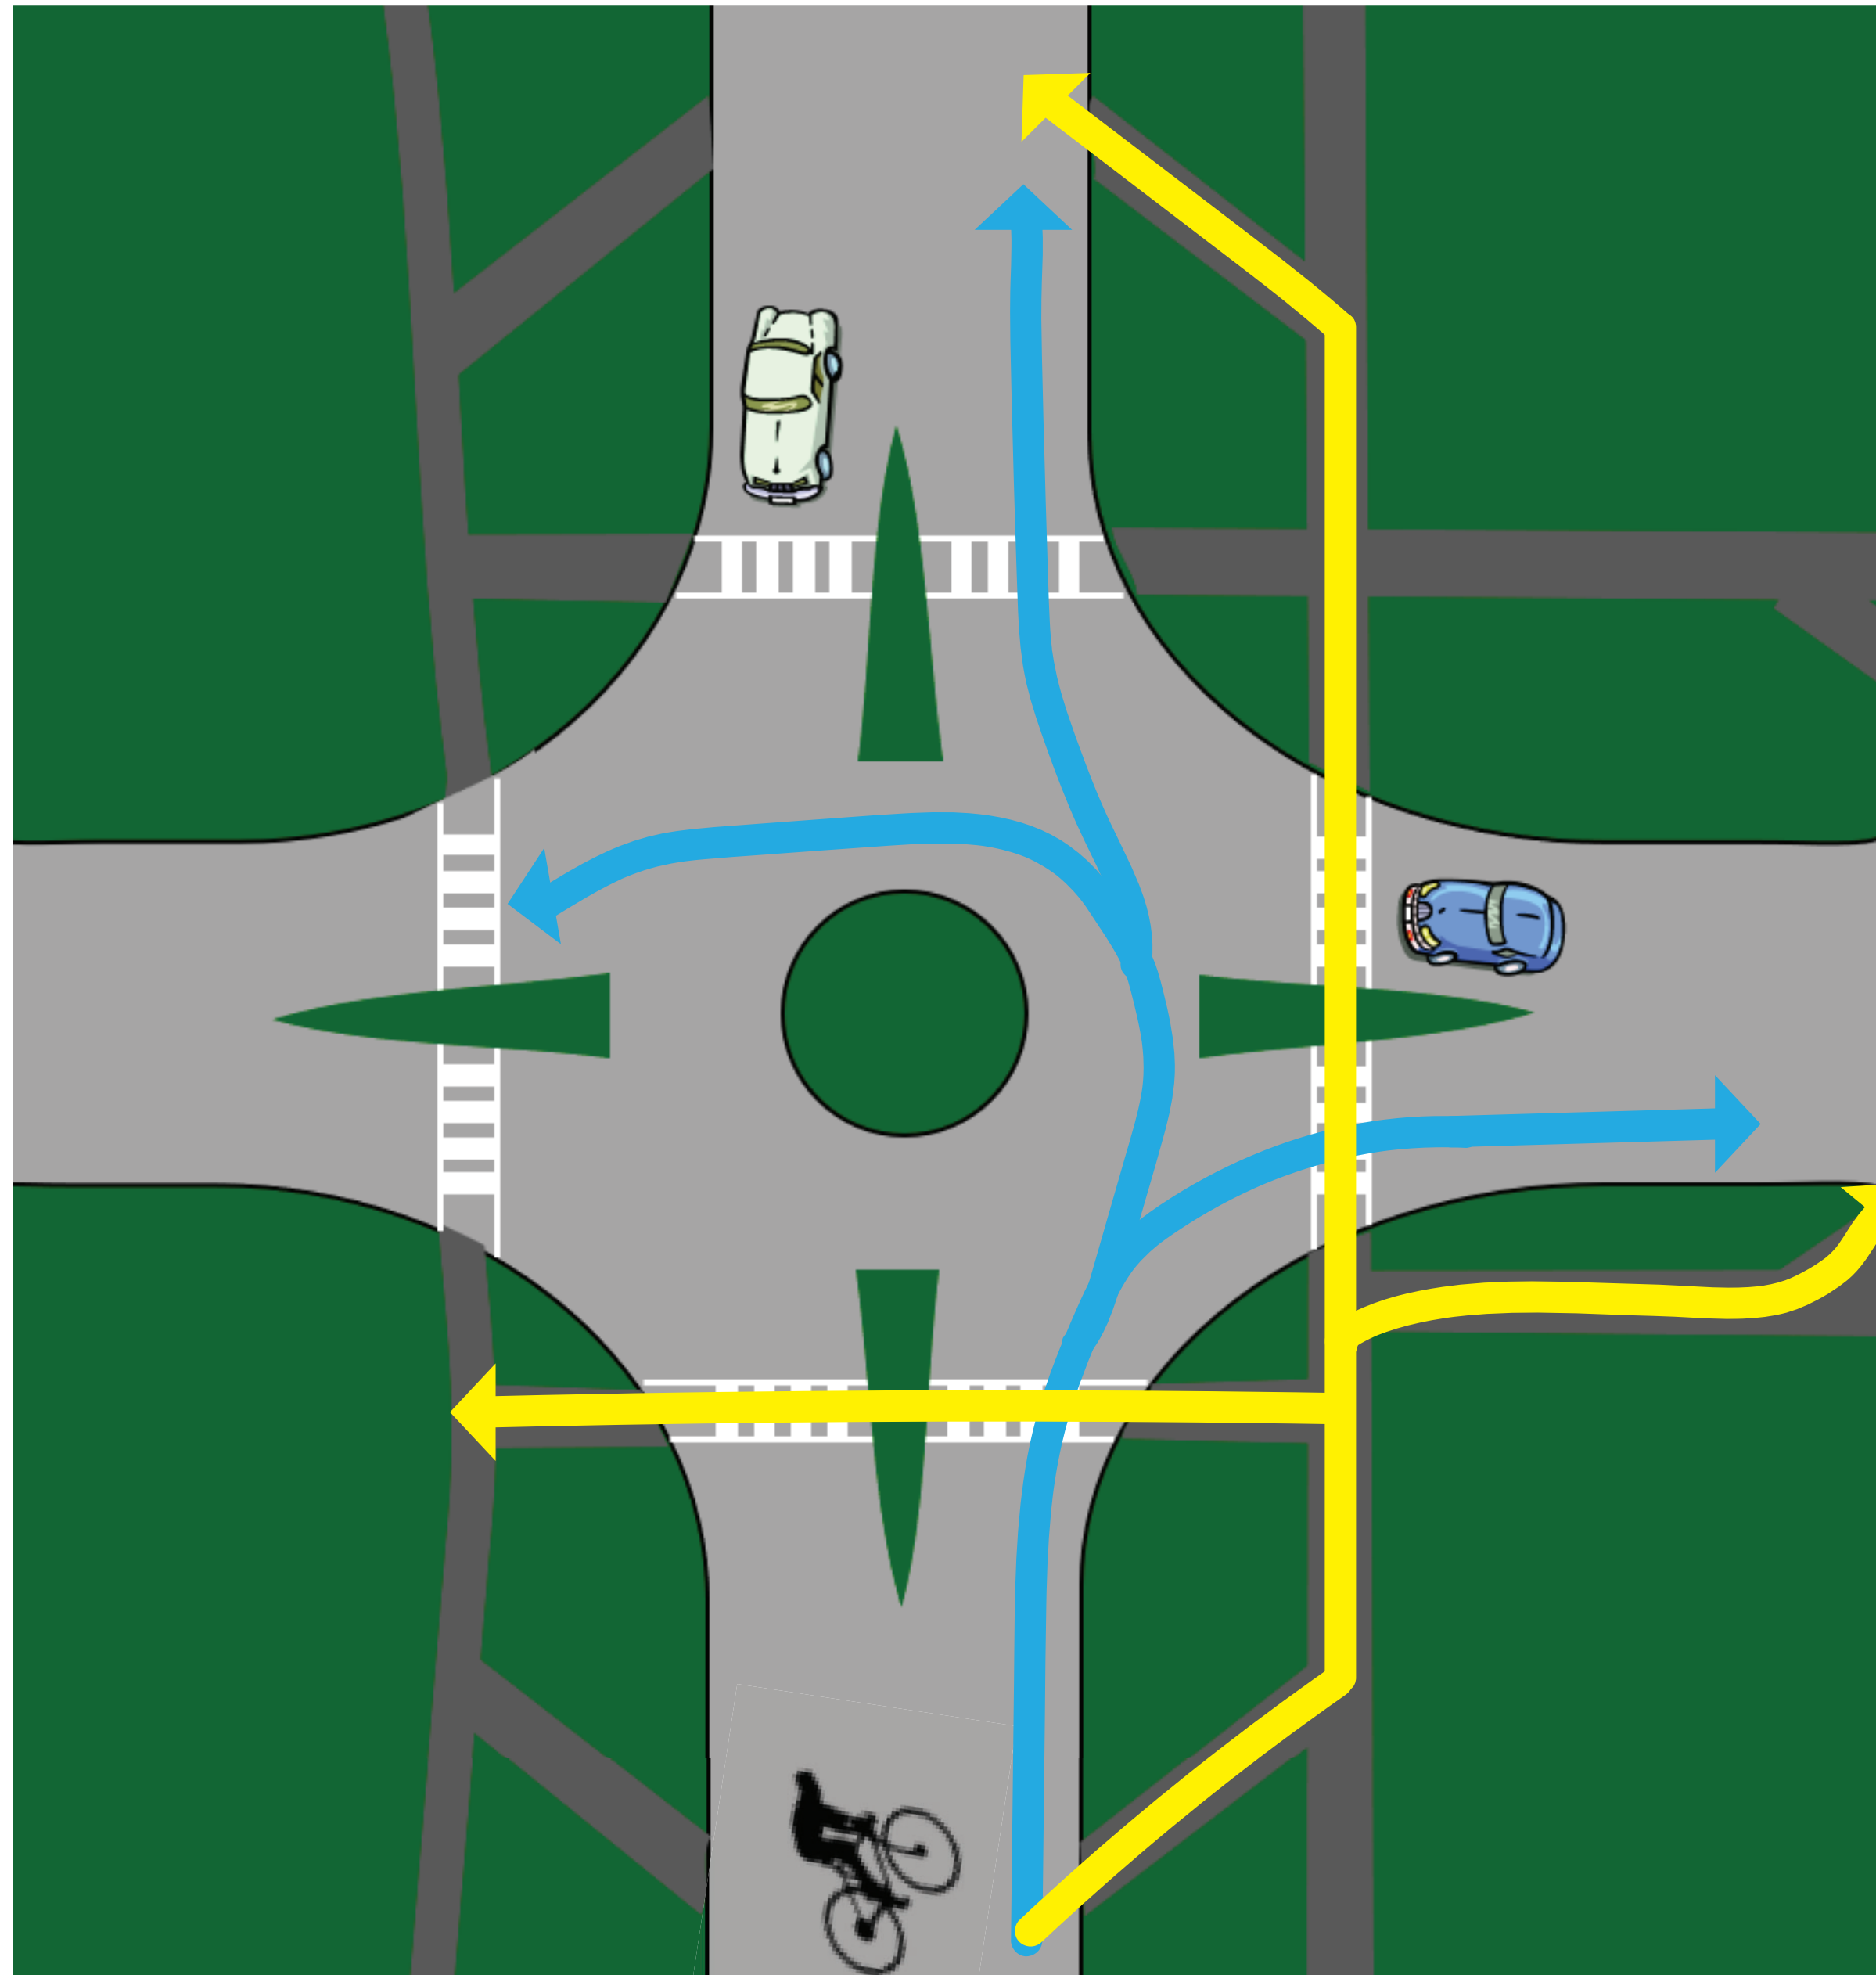

PEDESTRIAN/BIKE SAFETY

BICYCLIST TRAVEL PATH OPTIONS

Blue
In-Roadway Option

Yellow
Sidewalk/Crosswalk Option

ENHANCED SIGNING ALONG ALT 19

Alt 19 - Rectangular Rapid Flashing Beacon (RRFB)

Florida Avenue - Standard Signing