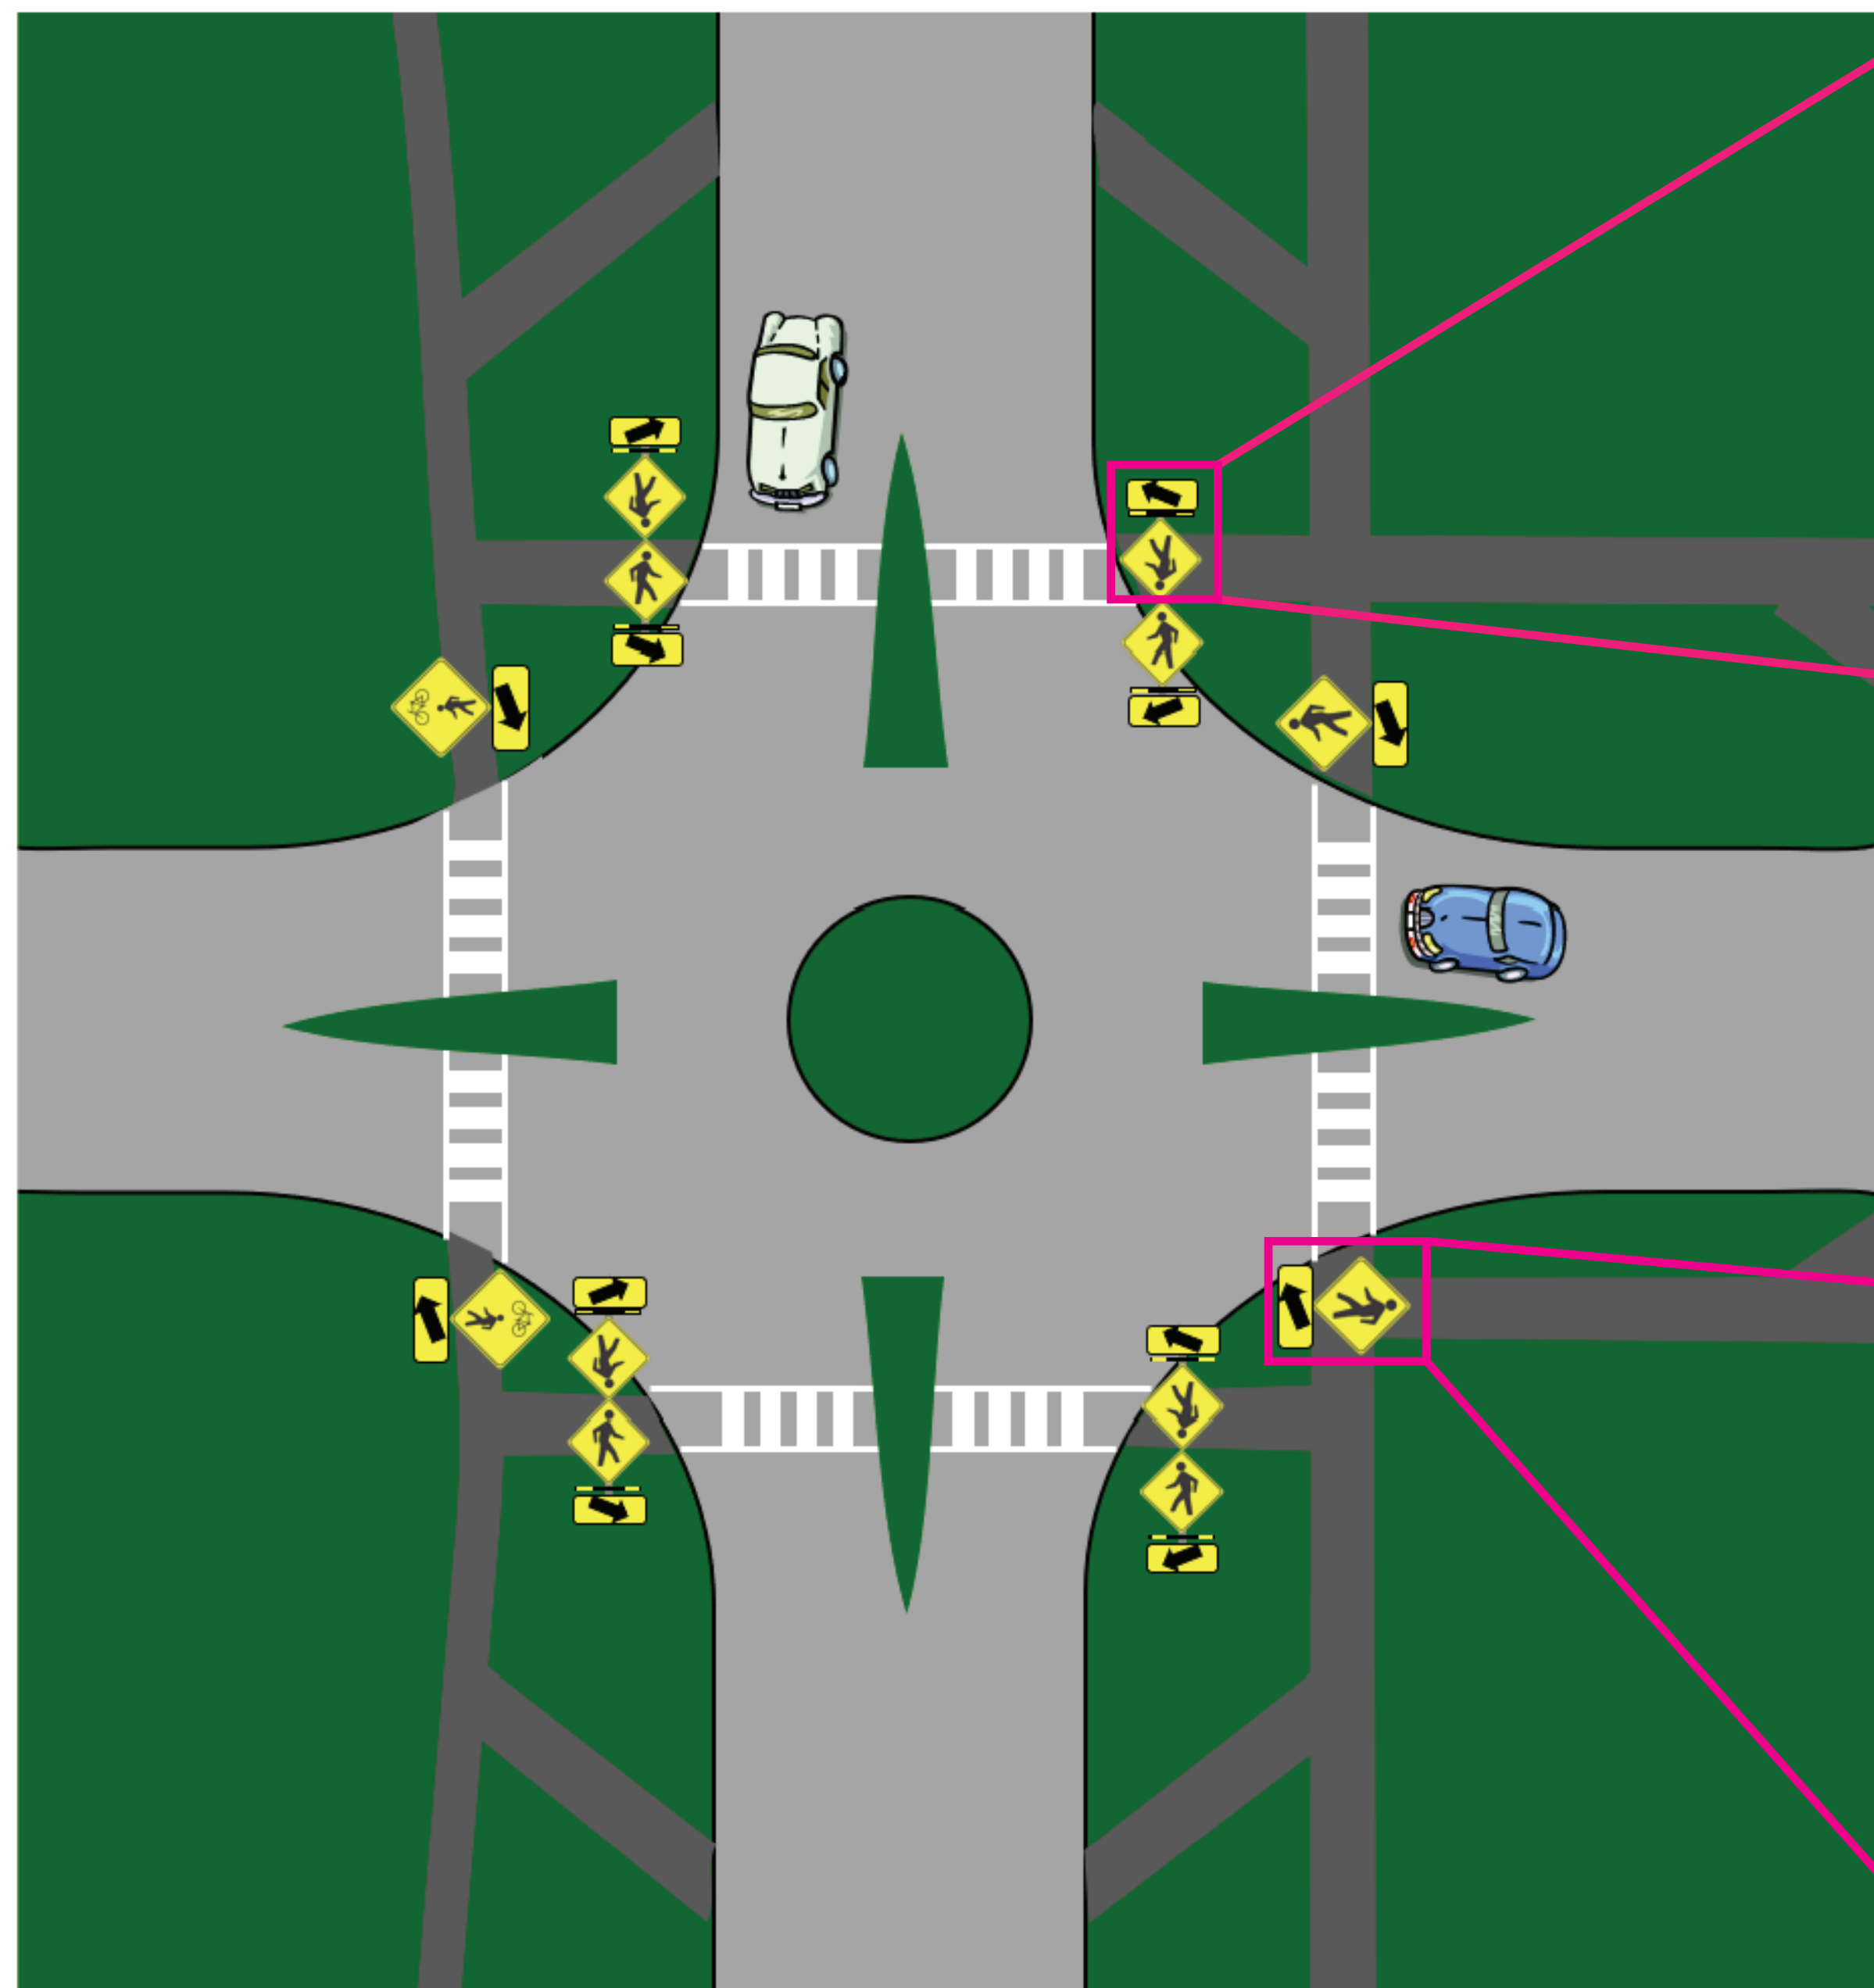

PEDESTRIAN/BIKE SAFETY

BICYCLIST TRAVEL PATH OPTIONS

Blue
In-Roadway Option

Yellow
Sidewalk/Crosswalk Option

ENHANCED SIGNING ALONG ALT 19

Alt 19 - Rectangular Rapid Flashing Beacon (RRFB)

Florida Avenue - Standard Signing